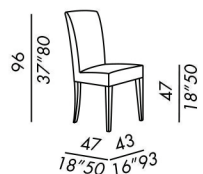

sedia / chair UNO