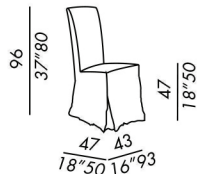

sedia / chair DUE