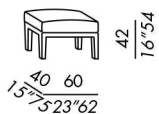

poltroncina / small armchair WOOD

pouf WOOD

poltroncina / small armchair SOFT

bergère SOFT

love seat SOFT

pouf SOFT 60

pouf SOFT 75

panchetta / bench SOFT 160