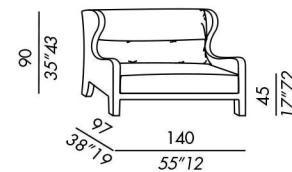

poltroncina / small armchair WOOD

pouf WOOD

poltroncina / small armchair SOFT

bergère SOFT

love seat SOFT

pouf SOFT 60

pouf SOFT 75

panchetta / bench SOFT 160