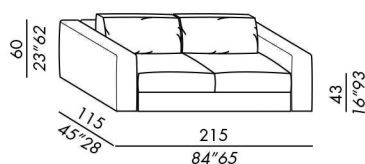

HAROLD DEEP

2018

- divani sfoderabili - profondità cm. 115
- fissi per versione in pelle
- struttura elementi e braccioli in legno
- imbottitura in poliuretano indeformabile
- piedini neri in ABS
- cuscino seduta in poliuretano a densità differenziate con schiuma viscoelastica e fibra poliestere
- cuscino schienale CLASSIC in piuma supportata
- cuscino schienale DECO 50 in piuma supportata
- finitura rivestimenti:
- STANDARD cuciture ribattute
- TAILORING cuciture sartoriali con impunture

- sofas with removable cover - depths: cm. 115
- fixed cover for leather version
- structure of units and armrests in wood
- non-deformable polyurethane padding
- black ABS feet
- seat cushion in polyurethane foam with different densities, viscoelastic foam and polyester fiber
- back cushion CLASSIC in reinforced feathers
- back cushion DECO 50 in reinforced feathers
- cover finish:
- STANDARD: lapped seams
- TAILORING: decorative stitching

- Abziehbare Sofas - Tiefe cm. 115
- Fester Lederbezug
- Gestell der Elementen und der Armlehnen aus Holz
- Polsterung aus unverformbaren PU-Schäumen
- FüÙe ABS Schwarz
- Sitzkissen aus PU-Schäumen mit differenzierter Dichte, viskoelastischem Schaum und Polyesterfaser
- Rückenissen CLASSIC Polsterdaunen
- Rückenissen DECO 50 Polsterdaunen
- Ausführungen für die Bezüge:
- STANDARD mit Kapprnähten
- TAILORING mit sichtbaren Nähten