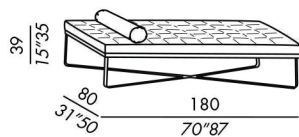

LOLYTA

2008

- pouf - day bed non sfoderabili
- basamento in metallo verniciato nero opaco
- cuscino in poliuretano con finitura trapuntata non sfoderabile
- rullo in piuma supportata per day bed

- ottomans - day bed with fixed cover
- base in metal black matt varnished
- cushion in polyurethane with fixed quilted cover
- bolster in reinforced feathers for day bed

- Hocker - Day Bed mit festem Bezug
- Gestell aus Metall schwarz matt lackiert
- Sitzkissen aus PU-Schäumen mit gestepptem Festbezug
- Rollen Polsterdaune für Day Bed

- pouf - day bed non déhoussables
- base en métal verni noir mate
- coussin en polyuréthane avec housse matelassée non déhoussable
- coussin rouleau en plumes renforcées pour day bed

- poufs - day bed con revestimiento fijo
- base en metal barnizado color negro
- cojín asiento en poliuretano, con funda acolchada y respunteada [fija]
- cojín rulo en pluma soportada para day bed

day bed