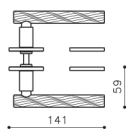

M1APRB8B
M1APRY8B