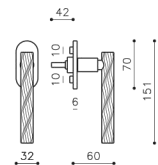

Atena Panier

Studio Olivari 2016

M1APB

rosetta bassa/low rosette

C1AP

K1APB

ottone/brass

CR cromo lucido/bright chrome

ZL superoro lucido/supergold bright

NL supenichel lucido/supernickel bright

M1APRB8B
M1APRY8B

M1APRSB8B

M1APVB8B
M1APVY8B

M1APVSB8B

C1AP

K1APB

K1APP