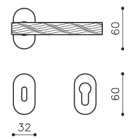

M1APRB8B
M1APRY8B