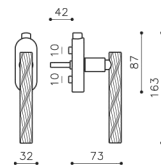

Atena Panier

Studio Olivari 2016

M1APB

rosetta bassa/low rosette

C1AP

K1APB

ottone/brass

CR cromo lucido/bright chrome

ZL superoro lucido/supergold bright

NL supenichel lucido/supernickel bright

M1APRB8B
M1APRY8B

M1APRSB8B

M1APVB8B
M1APVY8B

M1APVSB8B

C1AP

K1APB

K1APP