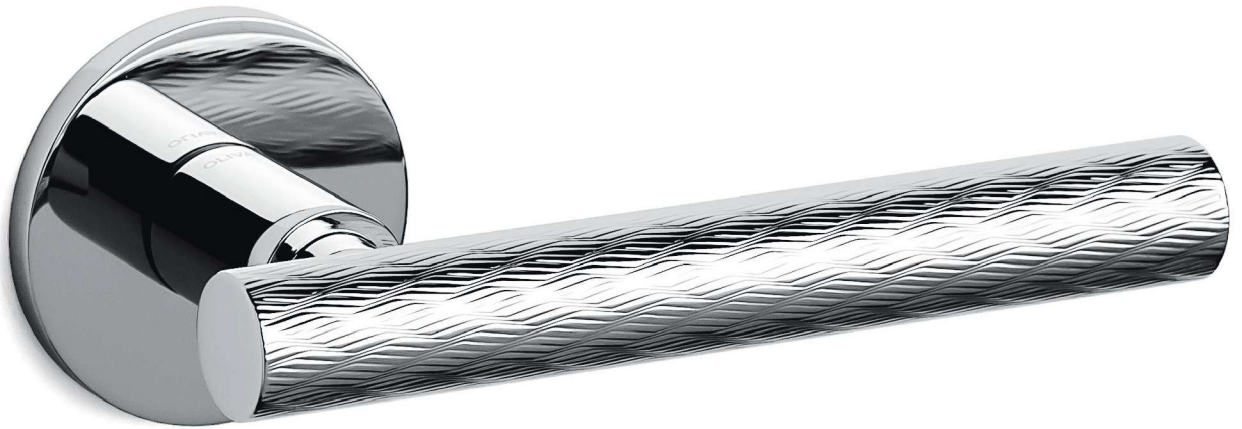

Atena Panier

Studio Olivari 2016

M1APB

rosetta bassa/low rosette

C1AP

K1APB

ottone/brass

CR cromo lucido/bright chrome

ZL superoro lucido/supergold bright

NL supenichel lucido/supernickel bright

M1APRB8B
M1APRY8B

M1APRSB8B

M1APVB8B
M1APVY8B

M1APVSB8B

C1AP

K1APB