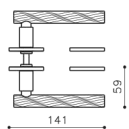

Atena Panier

Studio Olivari 2016

M1APB

rosetta bassa/low rosette

C1AP

K1APB

ottone/brass

CR cromo lucido/bright chrome

ZL superoro lucido/supergold bright

NL supenichel lucido/supernickel bright

M1APRB8B
M1APRY8B

M1APRSB8B

M1APVB8B
M1APVY8B

M1APVSB8B

C1AP

K1APB

K1APP