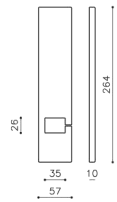

Dora Giotto Stoppino

ottone/brass

CR Cromo lucido / Bright chrome

CO Cromo satinato / Satin chrome

ZL SuperOro lucido / SuperGold bright

V107