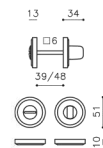

Icaro Paolo Portoghesi

ottone/brass

ZL SuperOro lucido/SuperGold bright

H168R6