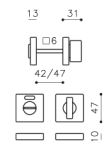

Space Q Studio olivari

ottone/brass

- EL BioCromo lucido/BioChrome bright
- CR Cromo lucido/Bright chrome
- CO Cromo satinato/Satin chrome
- ZL SuperOro lucido/SuperGold bright
- NL SuperNichel lucido/SuperNickel bright
- NS SuperNichel satinato/SuperNickel satin
- IS Superinox satinato/
  SuperStainlessSteel satin
- RS SuperRame satinato/
  SuperCopper satin
- DS SuperBronzo satinato/
  SuperBronze satin
- US SuperAntracite satinato/
  SuperAnthracite satin

H202VF6