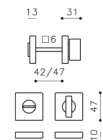

## ottone/brass

- EL BioCromo lucido/BioChrome bright
- CR Cromo lucido/Bright chrome
- CO Cromo satinato/Satin chrome
- ZL SuperOro lucido/SuperGold bright
- NL SuperNichel lucido/SuperNickel bright
- NS SuperNichel satinato/SuperNickel satin
- IS Superinox satinato/  
SuperStainlessSteel satin
- RS SuperRame satinato/  
SuperCopper satin
- DS SuperBronzo satinato/  
SuperBronze satin
- US SuperAntracite satinato/  
SuperAnthracite satin