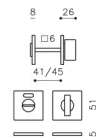

Space Q Studio Olivari

ottone/brass

- CR Cromo lucido/Bright chrome
- CO Cromo satinato/Satin chrome
- ZL SuperOro lucido/SuperGold bright
- TS SuperOro satinato/SuperGold satin
- NL SuperNichel lucido/SuperNickel bright
- NS SuperNichel satinato/SuperNickel satin
- IS SuperInox satinato/
  SuperStainlessSteel satin
- RS SuperRame satinato/
  SuperCopper satin
- DS SuperBronzo satinato/
  SuperBronze satin
- US SuperAntracite satinato/
  SuperAnthracite satin

H202VF6B