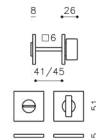

## ottone/brass

- CR Cromo lucido/Bright chrome
- CO Cromo satinato/Satin chrome
- ZL SuperOro lucido/SuperGold bright
- TS SuperOro satinato/SuperGold satin
- NL SuperNichel lucido/SuperNickel bright
- NS SuperNichel satinato/SuperNickel satin
- IS SuperInox satinato/  
SuperStainlessSteel satin
- RS SuperRame satinato/  
SuperCopper satin
- DS SuperBronzo satinato/  
SuperBronze satin
- US SuperAntracite satinato/  
SuperAnthracite satin