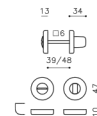

Verona R Studio Olivari

ottone/brass

- CR Cromo lucido/Bright chrome
- CO Cromo satinato/Satin chrome
- ZL SuperOro lucido/SuperGold bright
- TS SuperOro satinato/SuperGold satin
- NL SuperNichel lucido/SuperNickel bright
- NS SuperNichel satinato/SuperNickel satin
- IS Superinox satinato/
SuperStainlessSteel satin
- RS SuperRame satinato/
SuperCopper satin
- DS SuperBronzo satinato/
SuperBronze satin